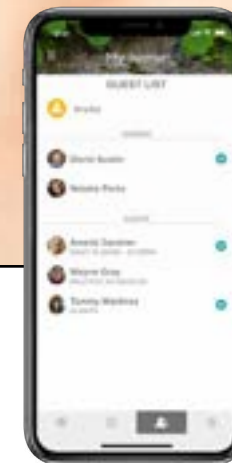

Yale Home app Kit

*Yale Home Kit Included in Yale Luna Pro+

App control

Lock and unlock your door from your app, anywhere in the world.

DoorSense™ technology

The lock will check the status of the door and tells you if your door is securely closed and locked.

Activity monitoring

See who comes and when with the Activity Feed. Check who unlocked the door and if or when it was actually opened. Set-up alerts to notify when specific people arrive home.

Guest access