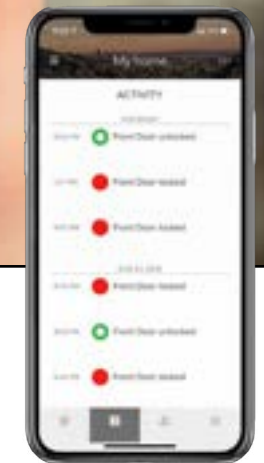

Keep your home secure

Check if your door is locked from anywhere

Monitor access from anywhere

Always know who is coming and when

Manage lock settings

Access your lock settings from your phone

Control who has access

Let visitors in and out when you are not home

Enable voice assistant **

Integrate with voice assistants including Apple Homekit, Amazon Alexa, Google Assistant for hands-free control

** Applicable for selected models

Yale Home app Kit

*Yale Home Kit Included in Yale Luna Pro+

App control

Lock and unlock your door from your app, anywhere in the world.

DoorSense™ technology

The lock will check the status of the door and tells you if your door is securely closed and locked.

Activity monitoring

See who comes and when with the Activity Feed. Check who unlocked the door and if or when it was actually opened. Set-up alerts to notify when specific people arrive home.

Guest access